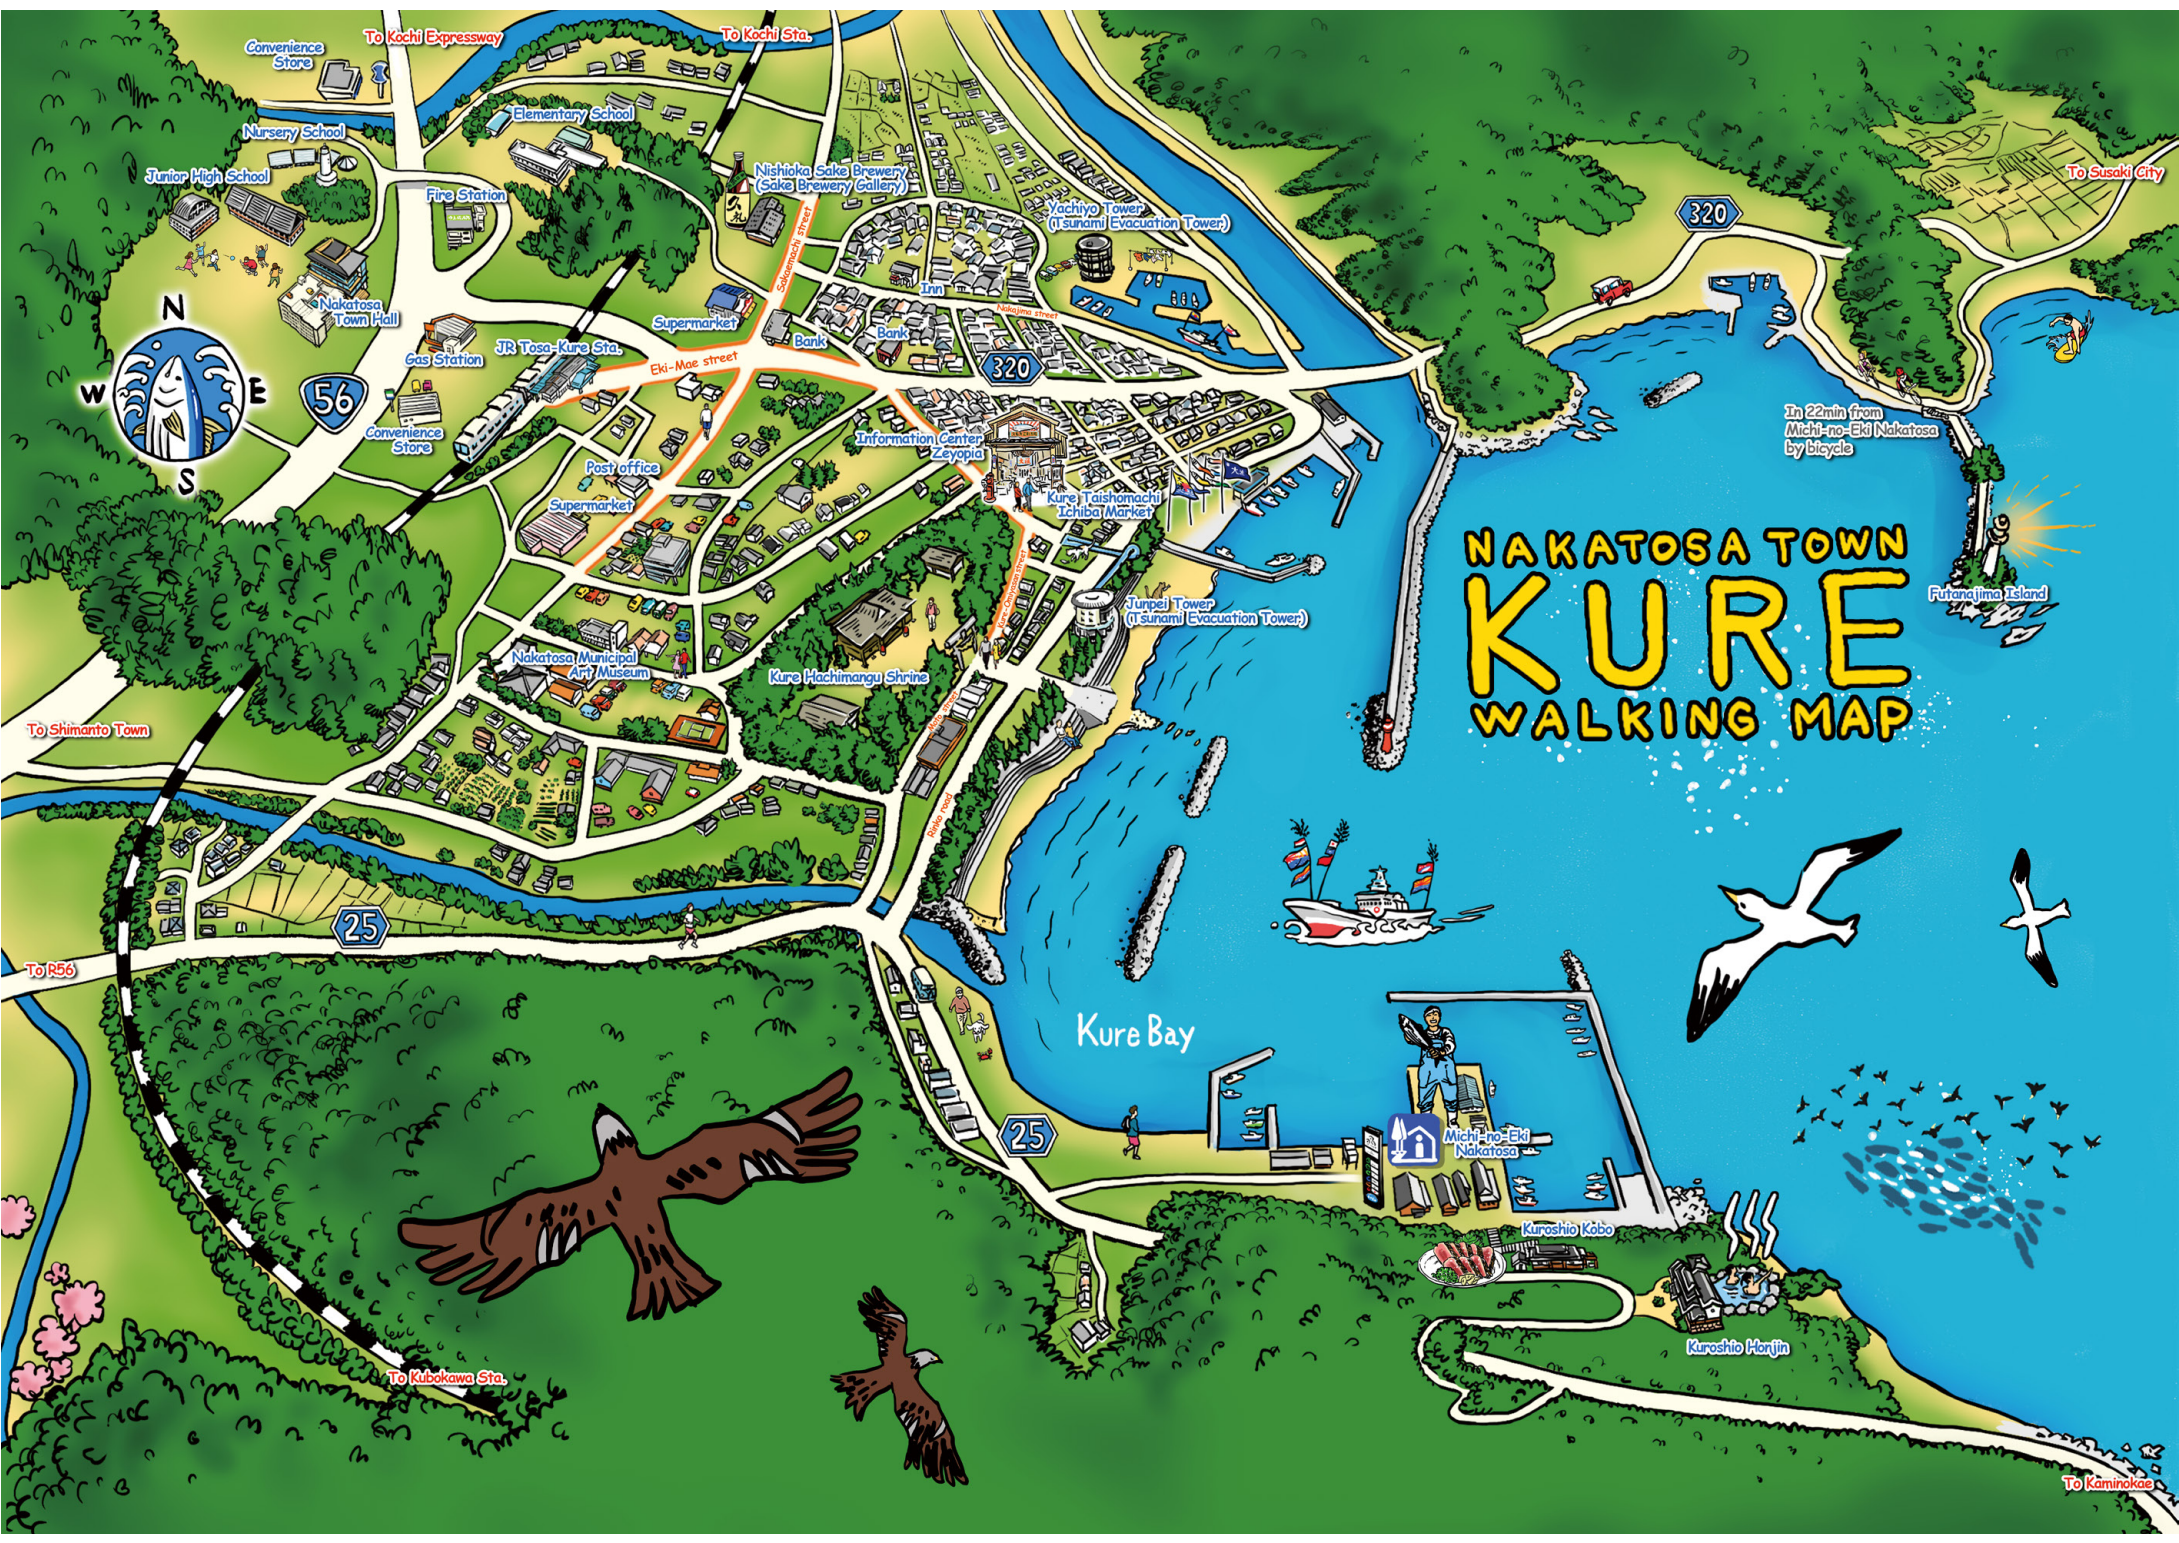

About Icon on the map

- Shopping
- Food
- Stay
- Hot spring
- Experience
- Shrine
- Museum
- Information Center
- Bank
- Post Office
- Convenience Store
- Hospital
- Public Toilet
- Gas Station
- Credit Card Accepted
- Wi-fi
- Parking
- Taxi
- Michi-no-Eki (Roadside Station)
- Minato Oasis
- Daruma Sun Rise viewing points

NAKATOSA TOWN KURE WALKING MAP

In 22min from
Michi-no-Eki Nakatosa
by bicycle

Kure Bay

Michi-no-Eki
Nakatosa

Kuroshio Kobo

Kuroshio Hanjin

To Kubokawa Sta.

To R56

To Shimanto Town

To Kaminakae

To Susaki City

To Kochi Sta.

To Kochi Expressway