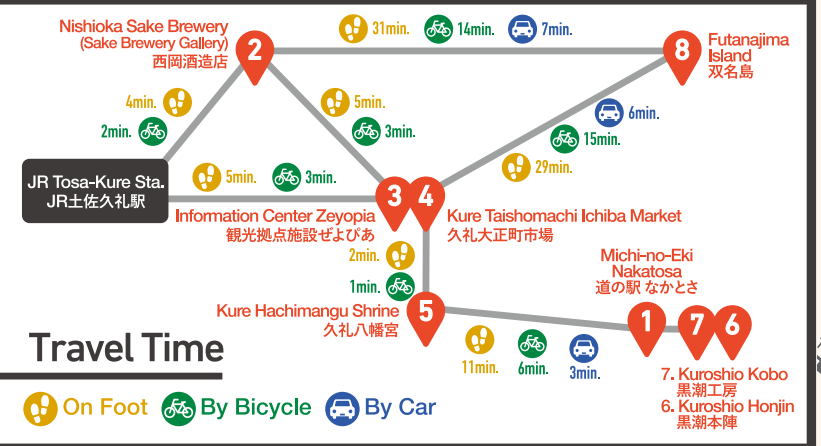

About Icon on the map

- Shopping
- Food
- Stay
- Hot spring
- Experience
- Shrine
- Museum
- Information Center
- Bank
- Post Office
- Convenience Store
- Hospital
- Public Toilet
- Gas Station
- Credit Card Accepted
- Wi-fi
- Parking
- Taxi
- Michi-no-Eki (Roadside Station)
- Minato Oasis
- Daruma Sun Rise viewing points

NAKATOSA TOWN KURE WALKING MAP

In 22min from
Michi-no-Eki Nakatosa
by bicycle

Kure Bay

Michi-no-Eki
Nakatosa

Kuroshio Kobo

Kuroshio Hanjin

To Kubokawa Sta.

To R56

To Shimanto Town

To Kaminakae

To Susaki City

To Kochi Sta.

To Kochi Expressway